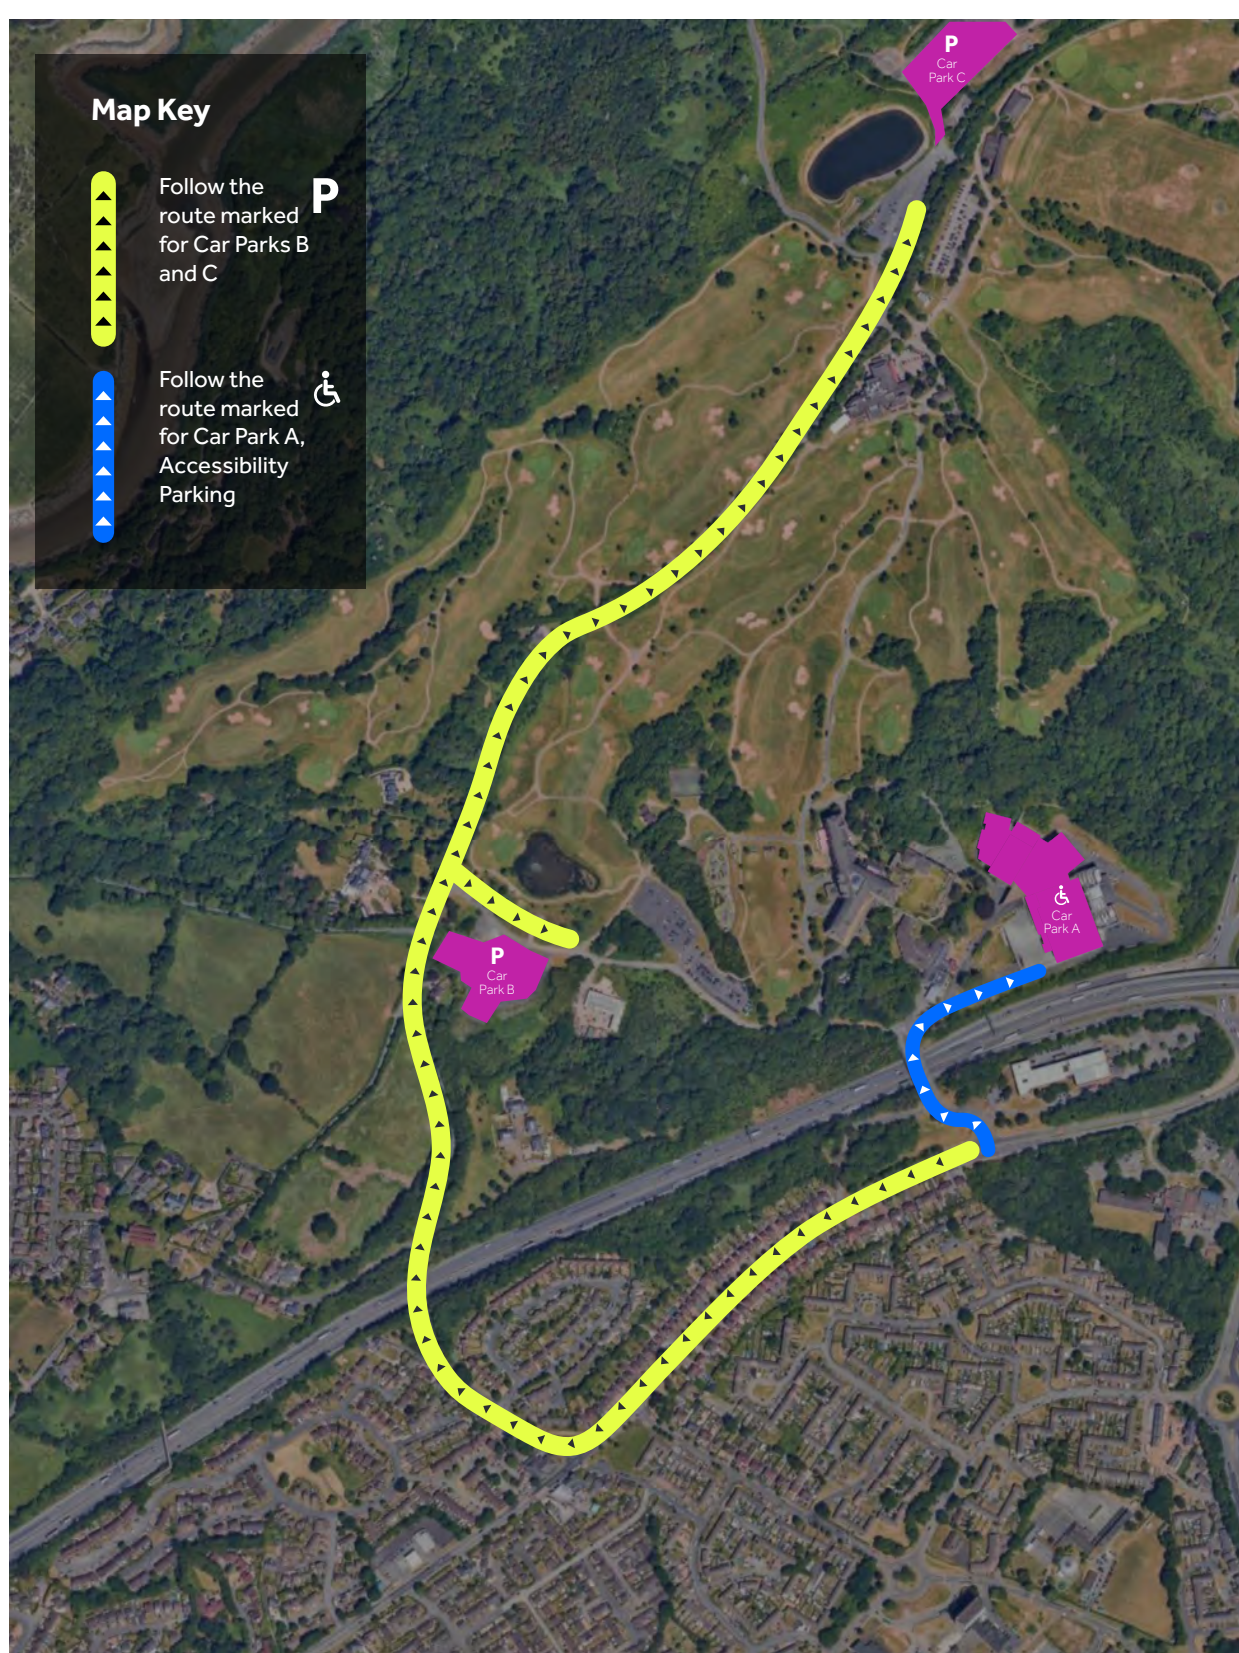

# ICC Wales Traffic Instructions

Comic Con Sat 8th and Sun 9th August

**Please note, the route to ICC Wales for Comic Con 2026 is the same as 2025.  
To help your journey run smoothly, please follow the directions below.**

## Route for All Visitors (Except Blue Badge Holders)

Please follow signs for Celtic Manor Resort and ICC Wales, but do not turn in at the main entrance on Chepstow Road (B4237). Instead, continue past the main entrance and follow the yellow AA event signage.

Take the first right at the Toby Carvery onto Belmont Hill  
At the top of the hill, turn right onto Catsash Road  
Our marshals will guide you from there to the correct car park

### Car Park C

Continue along Catsash Road, past Celtic Manor Golf Club  
Follow event signage and marshals to Car Park C  
Shuttles will run every 15–20 minutes to bring you to ICC Wales